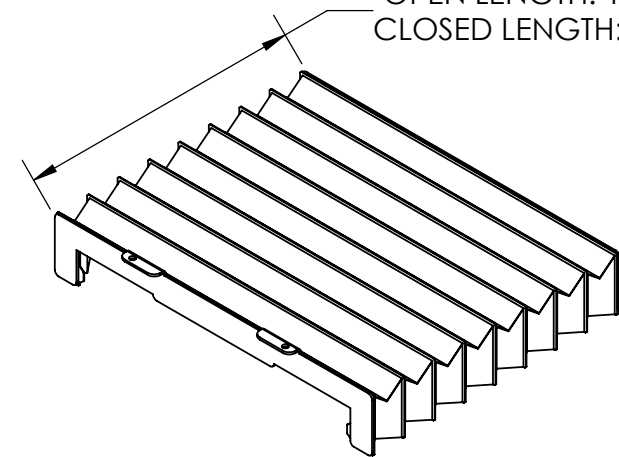

OPEN LENGTH: 195MM
CLOSED LENGTH: 23MM

DIMENSIONS IN MM

THIS DOCUMENT IS THE PROPERTY OF RICHARDSON ELECTRONICS, LTD. AND SHALL NOT BE COPIED, REPRODUCED, USED IN THE MANUFACTURE OR SALE OF APPARATUS OR DISCLOSED TO OTHERS WITHOUT PERMISSION.